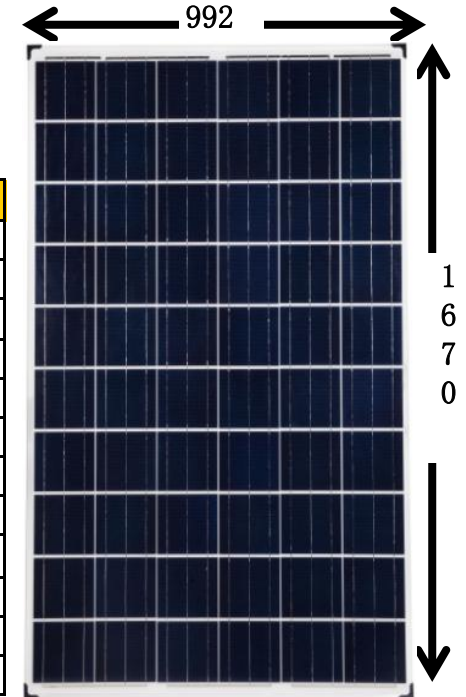

Киргизия (996)312-96-26-47

Магнитогорск (3519)55-03-13
Москва (495)268-04-70
Мурманск (8152)59-64-93
Набережные Челны (8552)20-53-41
Нижний Новгород (831)429-08-12
Новокузнецк (3843)20-46-81
Ноябрьск (3496)41-32-12
Новосибирск (383)227-86-73
Ноябрьск (3496)41-32-12
Омск (3812)21-46-40
Орел (4862)44-53-42
Оренбург (3532)37-68-04
Пенза (8412)22-31-16
Петрозаводск (8142)55-98-37
Псков (8112)59-10-37

Россия (495)268-04-70

Пермь (342)205-81-47
Ростов-на-Дону (863)308-18-15
Рязань (4912)46-61-64
Самара (846)206-03-16
Саранск (8342)22-96-24
Санкт-Петербург (812)309-46-40
Саратов (845)249-38-78
Севастополь (8692)22-31-93
Симферополь (3652)67-13-56
Смоленск (4812)29-41-54
Сочи (862)225-72-31
Ставрополь (8652)20-65-13
Сыктывкар (8212)25-95-17
Сургут (3462)77-98-35
Тамбов (4752)50-40-97

Казахстан (772)734-952-31

Тверь (4822)63-31-35
Тольяти (8482)63-91-07
Томск (3822)98-41-53
Тула (4872)33-79-87
Тюмень (3452)66-21-18
Улан-Удэ (3012)59-97-51
Ульяновск (8422)24-23-59
Уфа (347)229-48-12
Хабаровск (4212)92-98-04
Чебоксары (8352)28-53-07
Челябинск (351)202-03-61
Череповец (8202)49-02-64
Чита (3022)38-34-83
Якутск (4112)23-90-97
Ярославль (4852)69-52-93

<https://jcn.nt-rt.ru> || jnc@nt-rt.ru

Складная солнечная полипанель Double Glass 265W P265

Type Of Module			JCN-P265
Maximum Power (W)			265
Tolerance (%)			± 3%
Open Circuit Voltage (V)			37.5
Maximum Power Voltage (V)			29.93
Maximum Power Current (A)			8.85
Short Circuit Current (A)			9.7
Module Efficiency (%)			16
Solar Cell Efficiency (%)			18.6
Series Fuse Rating (A)			15
Terminal Box			IP65
Maximum system voltage (V)			DC1000
Operating Temperature(°C)			-40°C ---85°C

PRODUCT FEATURE

- Bypass diode minimizes the power drop by shade.
- The conversion efficiency of solar cell is above 19%.
- White tempered glass ,EVA resin,weather proof film and anodized aluminum frame to provide efficient protection from the severest environmental conditions.
- Waterproof.Perfect for grid applications.
- Product guarantee 5 years.

Quality Assurance

- Electrical Insulation test
- Outdoor exposure test
- Hot-spot endurance test
- UV-exposure
- Thermal cycling test
- Humidity freeze test
- Damp heat Test
- Robustness of terminations test
- Wet leakage current test
- Mechanical load test
- Hail impact test
- Bypass diode thermal test