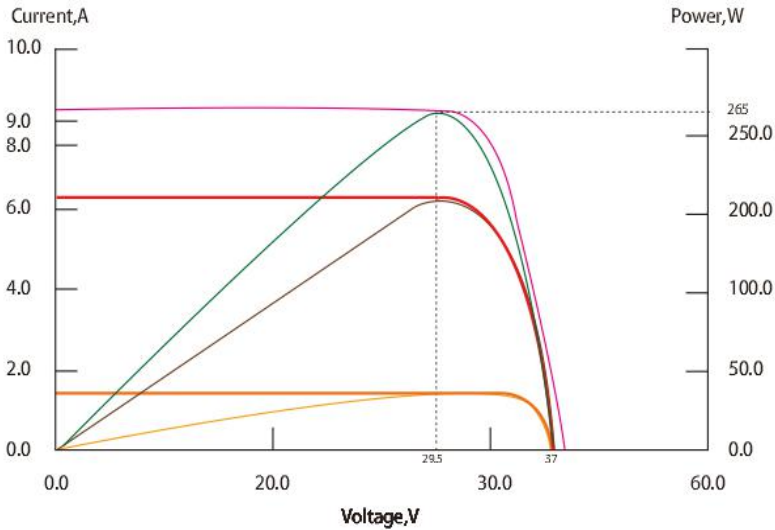

Electrical Characteristics

Current-Voltage & Power-Voltage characteristics various irradiance levels