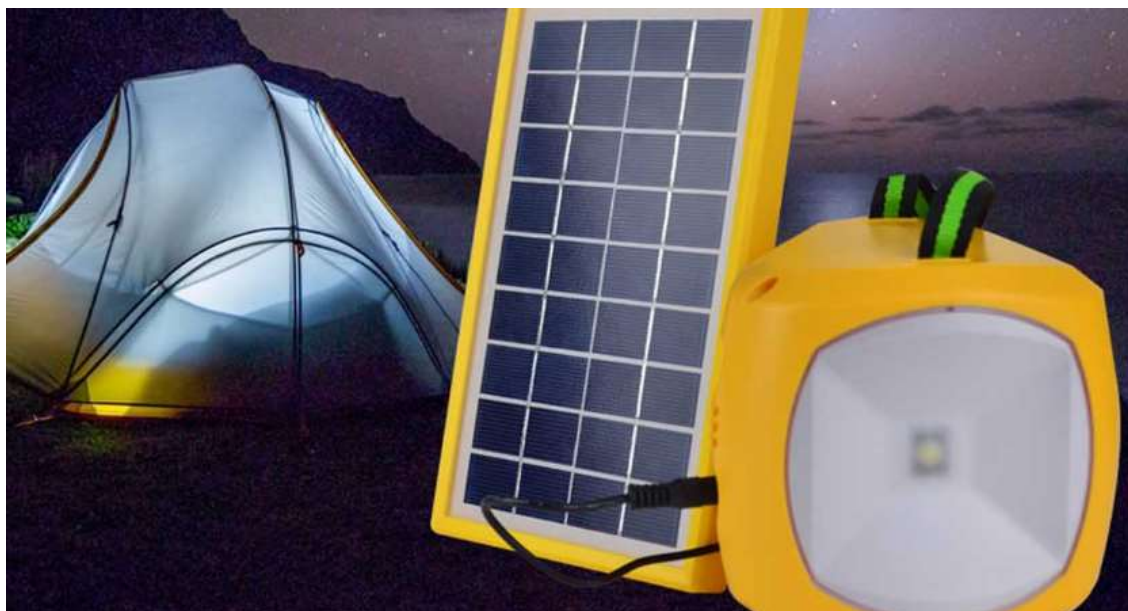

Магнитогорск (3519)55-03-13
Москва (495)268-04-70
Мурманск (8152)59-64-93
Набережные Челны (8552)20-53-41
Нижний Новгород (831)429-08-12
Новокузнецк (3843)20-46-81
Ноябрьск (3496)41-32-12
Новосибирск (383)227-86-73
Ноябрьск (3496)41-32-12
Орел (4862)44-53-42
Омск (3812)21-46-40
Оренбург (3532)37-68-04
Пенза (8412)22-31-16
Петрозаводск (8142)55-98-37
Псков (8112)59-10-37

Пермь (342)205-81-47
Ростов-на-Дону (863)308-18-15
Рязань (4912)46-61-64
Самара (846)206-03-16
Саранск (8342)22-96-24
Санкт-Петербург (812)309-46-40
Саратов (845)249-38-78
Севастополь (8692)22-31-93
Симферополь (3652)67-13-56
Смоленск (4812)29-41-54
Сочи (862)225-72-31
Ставрополь (8652)20-65-13
Сыктывкар (8212)25-95-17
Сургут (3462)77-98-35
Тамбов (4752)50-40-97

Тверь (4822)63-31-35
Тольятти (8482)63-91-07
Томск (3822)98-41-53
Тула (4872)33-79-87
Тюмень (3452)66-21-18
Улан-Удэ (3012)59-97-51
Ульяновск (8422)24-23-59
Уфа (347)229-48-12
Хабаровск (4212)92-98-04
Чебоксары (8352)28-53-07
Челябинск (351)202-03-61
Череповец (8202)49-02-64
Чита (3022)38-34-83
Якутск (4112)23-90-97
Ярославль (4852)69-52-93

Киргизия (996)312-96-26-47

Россия (495)268-04-70

Казахстан (772)734-952-31

<https://jcn.nt-rt.ru> || jnc@nt-rt.ru

Солнечные фонари водонепроницаемые

Пластиковый Солнечный Фонарь,
Водонепроницаемый XZJ-D08D