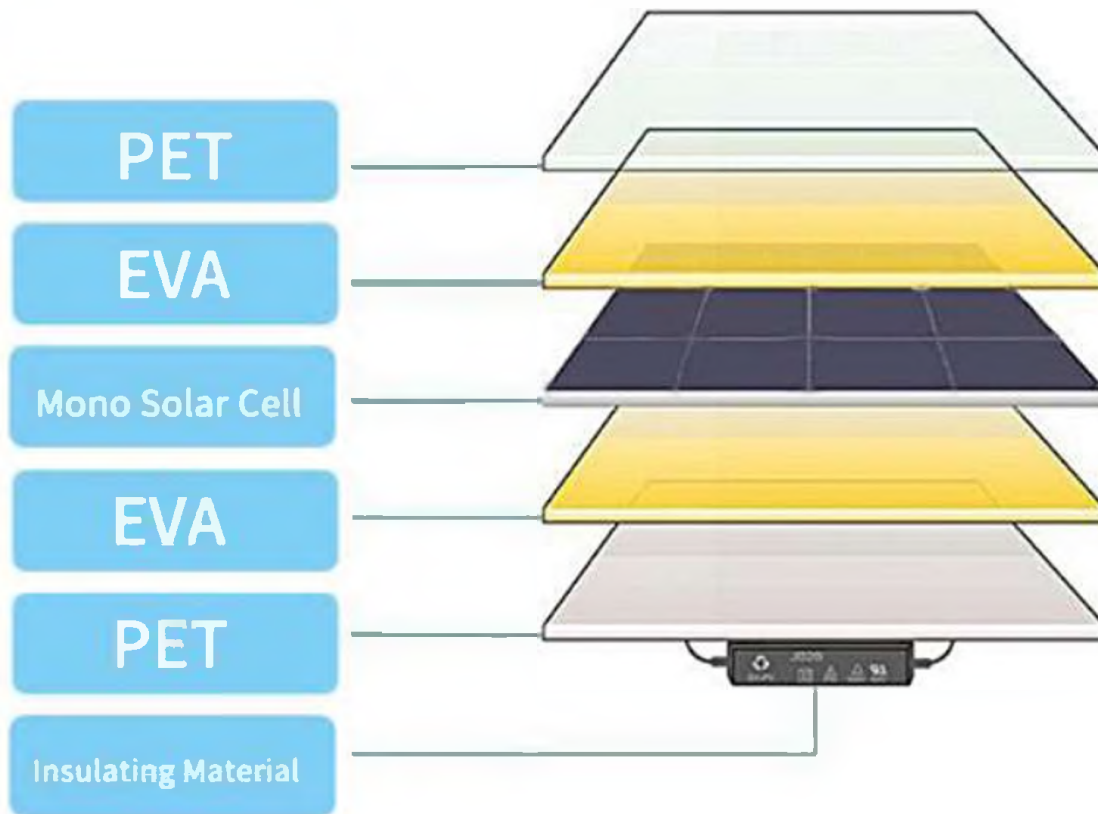

Without battery

Directly generate electricity in the sun, without battery, it's safe, environmental protection and energy saving