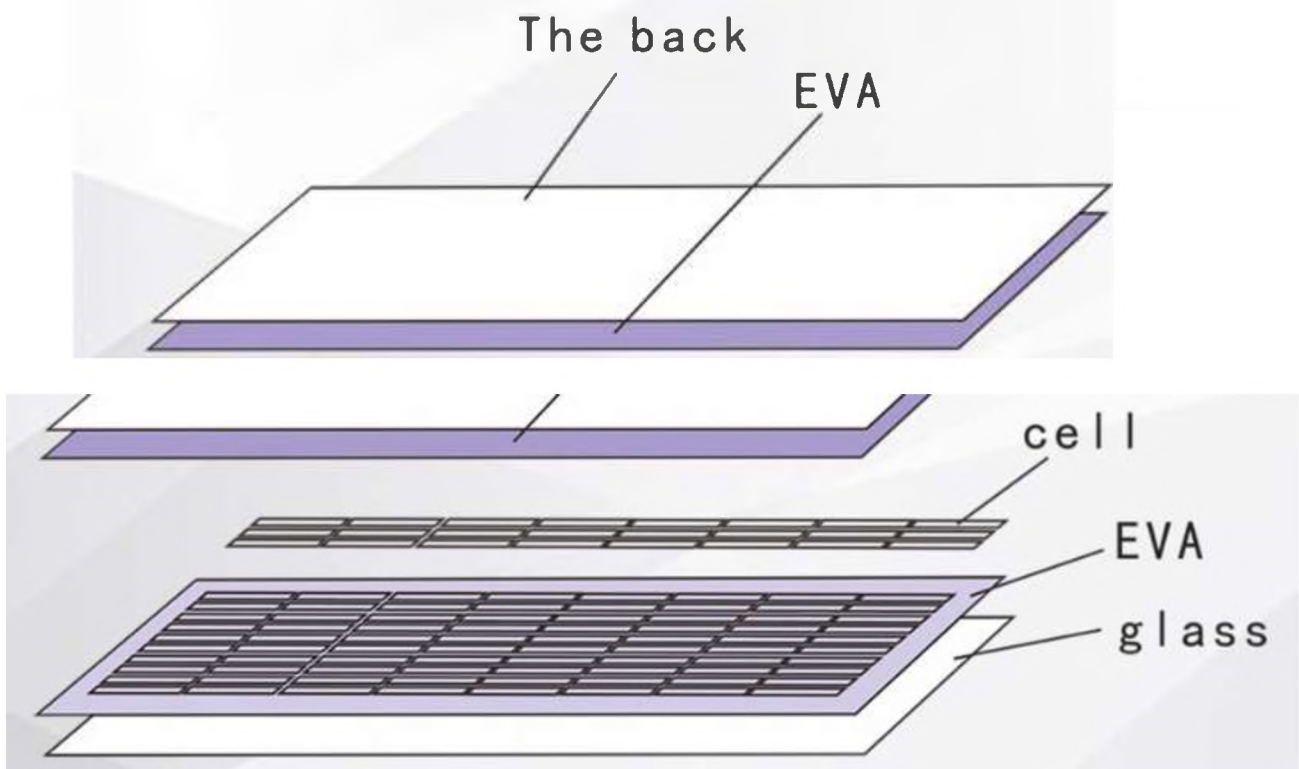

To withstand hail, rain and snow, up from the storm impact of 6000 pa

Using anodic alumina border

Easy installation, corrosion resistance

The service life of more than 25 years

High waterproof connectors

High protection of junction box,
heat conduction performance is good