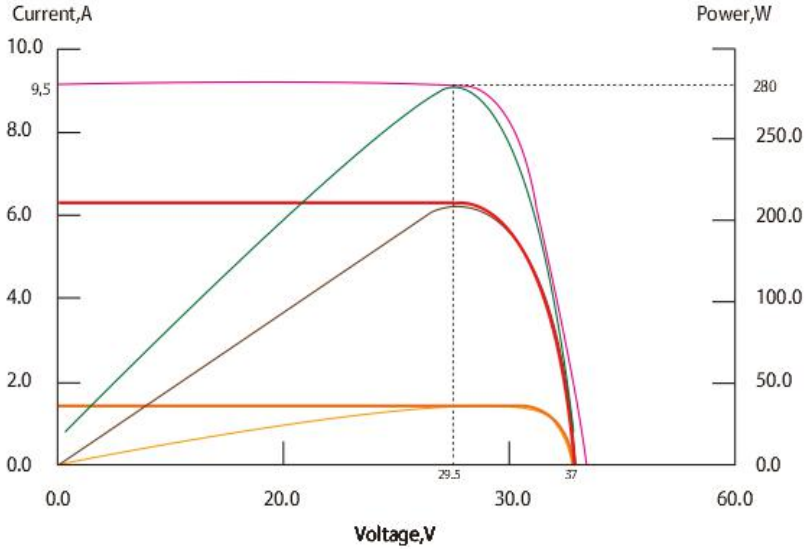

Electrical Characteristics

Current-Voltage & Power-Voltage characteristics various irradiance levels