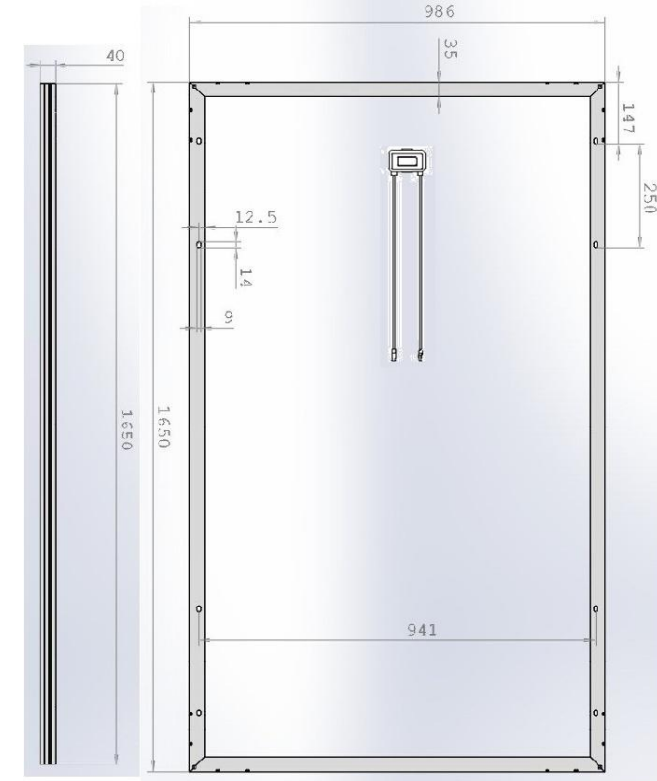

## Physical Specifications

Dimension: 1650\*986\*40\*35mm

Weight: 20KG/PCS

Packing : 2pcs in one carton