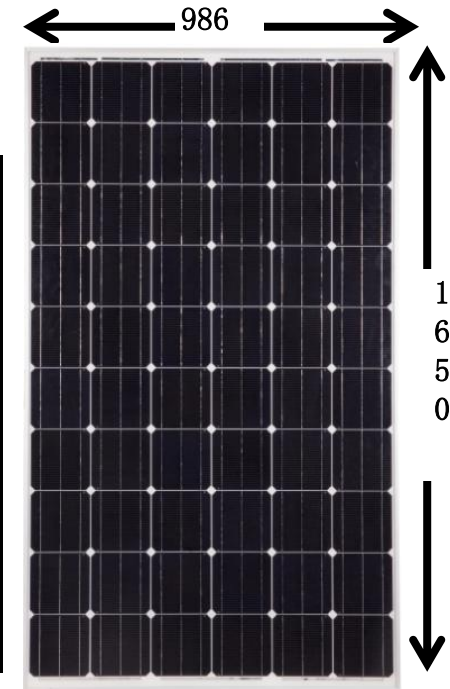

## Солнечные монопанели 250w M250, M260, M270, M280, M285

Type Of Module	JCN-M250	JCN-M260	JCN-M270	JCN-M280	JCN-M285
Maximum Power (W)	250	260	270	280	285
Tolerance (%)	± 3%	± 3%	± 3%	± 3%	± 3%
Open Circuit Voltage (V)	37.5	37.5	37.5	37.5	37.5
Maximum Power Voltage (V)	29.93	29.93	29.93	29.93	29.93
Maximum Power Current (A)	8.35	8.69	9.02	9.36	9.52
Short Circuit Current (A)	9.2	9.6	9.9	10.3	10.5
Module Efficiency (%)	15.4	16	16.6	17.2	17.5
Solar Cell Efficiency (%)	18.4	19.2	20	20.6	20.9
Series Fuse Rating (A)	15	15	15	15	15
Terminal Box	IP65	IP65	IP65	IP65	IP65
Maximum system voltage (V)	DC1000	DC1000	DC1000	DC1000	DC1000
Operating Temperature(°C)	-40°C ---85°C	-40°C ---85°C	-40°C ---85°C	-40°C ---85°C	-40°C ---85°C