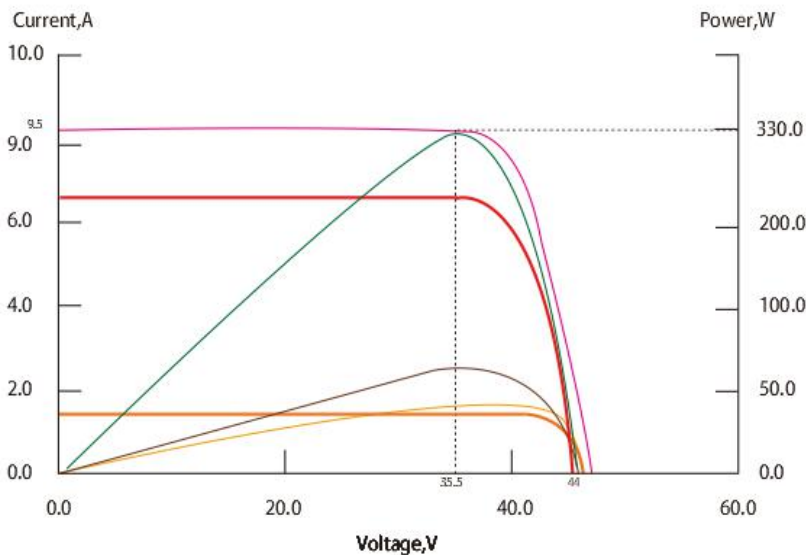

### PRODUCT FEATURE

- Bypass diode minimizes the power drop by shade.
- The conversion efficiency of solar cell is above 18.4%.
- White tempered glass ,EVA resin,weather proof film and anodized aluminum frame to provide efficient protection from the severest environmental conditions.
- Waterproof.Perfect for grid applications.
- Product guarantee 5 years.

# Electrical Characteristics

Current-Voltage & Power-Voltage characteristics various irradiance levels