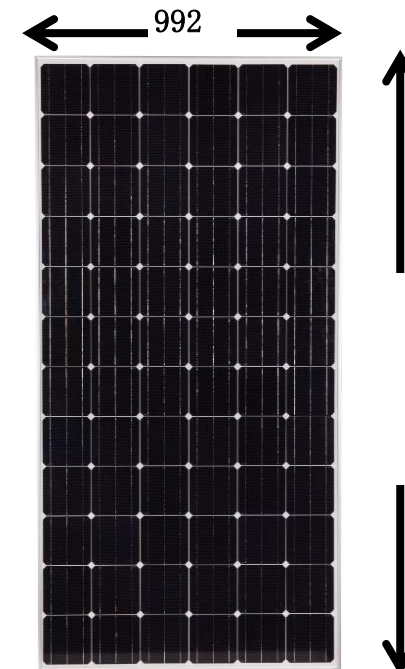

Магнитогорск (3519)55-03-13
Москва (495)268-04-70
Мурманск (8152)59-64-93
Набережные Челны (8552)20-53-41
Нижний Новгород (831)429-08-12
Новокузнецк (3843)20-46-81
Ноябрьск (3496)41-32-12
Новосибирск (383)227-86-73
Ноябрьск (3496)41-32-12
Омск (3812)21-46-40
Орел (4862)44-53-42
Оренбург (3532)37-68-04
Пенза (8412)22-31-16
Петропавловск (8142)55-98-37
Псков (8112)59-10-37

Пермь (342)205-81-47
Ростов-на-Дону (863)308-18-15
Рязань (4912)46-61-64
Самара (846)206-03-16
Саранск (8342)22-96-24
Санкт-Петербург (812)309-46-40
Саратов (845)249-38-78
Севастополь (8692)22-31-93
Симферополь (3652)67-13-56
Смоленск (4812)29-41-54
Сочи (862)225-72-31
Ставрополь (8652)20-65-13
Сыктывкар (8212)25-95-17
Сургут (3462)77-98-35
Тамбов (4752)50-40-97

Тверь (4822)63-31-35
Тольятти (8482)63-91-07
Томск (3822)98-41-53
Тула (4872)33-79-87
Тюмень (3452)66-21-18
Улан-Удэ (3012)59-97-51
Ульяновск (8422)24-23-59
Уфа (347)229-48-12
Хабаровск (4212)92-98-04
Чебоксары (8352)28-53-07
Челябинск (351)202-03-61
Череповец (8202)49-02-64
Чита (3022)38-34-83
Якутск (4112)23-90-97
Ярославль (4852)69-52-93

Киргизия (996)312-96-26-47

Россия (495)268-04-70

Казахстан (772)734-952-31

<https://jcn.nt-rt.ru> || jnc@nt-rt.ru

Солнечные монопанели 300w M300, M310, M320, M325, M330

Type Of Module	JCN-M300	JCN-M310	JCN-M320	JCN-M325	JCN-M330
Maximum Power (W)	300	310	320	325	330
Tolerance (%)	± 3%	± 3%	± 3%	± 3%	± 3%
Open Circuit Voltage (V)	43.92	43.92	43.92	43.92	43.92
Maximum Power Voltage (V)	35.14	35.14	35.14	35.14	35.14
Maximum Power Current (A)	8.54	8.82	9.11	9.25	9.39
Short Circuit Current (A)	10.2	10.6	10.9	11.1	11.3
Module Efficiency (%)	15.5	16	16.5	16.8	17.1
Solar Cell Efficiency (%)	18.4	19	19.6	20	20.2
Series Fuse Rating (A)	10	10	10	10	10
Terminal Box	IP65	IP65	IP65	IP65	IP65
Maximum system voltage (V)	DC1000	DC1000	DC1000	DC1000	DC1000
Operating Temperature(°C)	-40°C ---85°C	-40°C ---85°C	-40°C ---85°C	-40°C ---85°C	-40°C ---85°C

PRODUCT FEATURE

- Bypass diode minimizes the power drop by shade.
- The conversion efficiency of solar cell is above 18.4%.
- White tempered glass ,EVA resin,weather proof film and anodized aluminum frame to provide efficient protection from the severest environmental conditions.
- Waterproof.Perfect for grid applications.
- Product guarantee 5 years.

Quality Assurance

- Electrical Insulation test
- Outdoor exposure test
- Hot-spot endurance test
- UV-exposure
- Thermal cycling test
- Humidity freeze test
- Damp heat Test
- Robustness of terminations test
- Wet leakage current test
- Mechanical load test
- Hail impact test
- Bypass diode thermal test