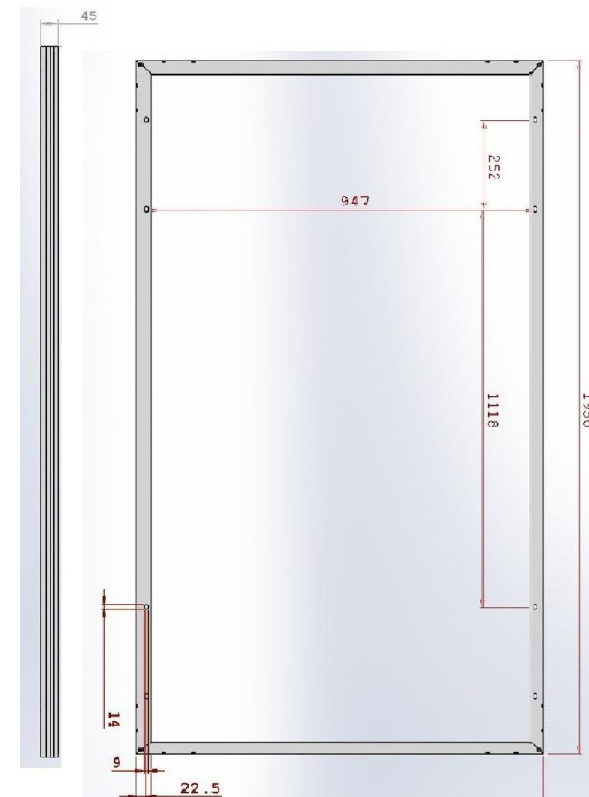

Алматы (7273)495-231
Ангарск (3955)60-70-56
Архангельск (8182)63-90-72
Астрахань (8512)99-46-04
Барнаул (3852)73-04-60
Белгород (4722)40-23-64
Благовещенск (4162)22-76-07
Брянск (4832)59-03-52
Владивосток (423)249-28-31
Владикавказ (8672)28-90-48
Владимир (4922) 49-43-18
Волгоград (844)278-03-48
Вологда (8172)26-41-59
Воронеж (473)204-51-73
Екатеринбург (343)384-55-89

Ижевск (3412)26-03-58
Иваново (4932)77-34-06
Иркутск (395)279-98-46
Казань (843)206-01-48
Калининград (4012)72-03-81
Калуга (4842)92-23-67
Кемерово (3842)65-04-62
Киров (8332)68-02-04
Коломна (4966)23-41-49
Кострома (4942)77-07-48
Краснодар (861)203-40-90
Красноярск (391)204-63-61
Курск (4712)77-13-04
Курган (3522)50-90-47
Липецк (4742)52-20-81

Киргизия (996)312-96-26-47

Магнитогорск (3519)55-03-13
Москва (495)268-04-70
Мурманск (8152)59-64-93
Набережные Челны (8552)20-53-41
Нижний Новгород (831)429-08-12
Новокузнецк (3843)20-46-81
Ноябрьск (3496)41-32-12
Новосибирск (383)227-86-73
Ноябрьск (3496)41-32-12
Омск (3812)21-46-40
Орел (4862)44-53-42
Оренбург (3532)37-68-04
Пенза (8412)22-31-16
Петрозаводск (8142)55-98-37
Псков (8112)59-10-37

Россия (495)268-04-70

Пермь (342)205-81-47
Ростов-на-Дону (863)308-18-15
Рязань (4912)46-61-64
Самара (846)206-03-16
Саранск (8342)22-96-24
Санкт-Петербург (812)309-46-40
Саратов (845)249-38-78
Севастополь (8692)22-31-93
Симферополь (3652)67-13-56
Смоленск (4812)29-41-54
Сочи (862)225-72-31
Ставрополь (8652)20-65-13
Сыктывкар (8212)25-95-17
Сургут (3462)77-98-35
Тамбов (4752)50-40-97

Казахстан (772)734-952-31

Тверь (4822)63-31-35
Тольяти (8482)63-91-07
Томск (3822)98-41-53
Тула (4872)33-79-87
Тюмень (3452)66-21-18
Улан-Удэ (3012)59-97-51
Ульяновск (8422)24-23-59
Уфа (347)229-48-12
Хабаровск (4212)92-98-04
Чебоксары (8352)28-53-07
Челябинск (351)202-03-61
Череповец (8202)49-02-64
Чита (3022)38-34-83
Якутск (4112)23-90-97
Ярославль (4852)69-52-93