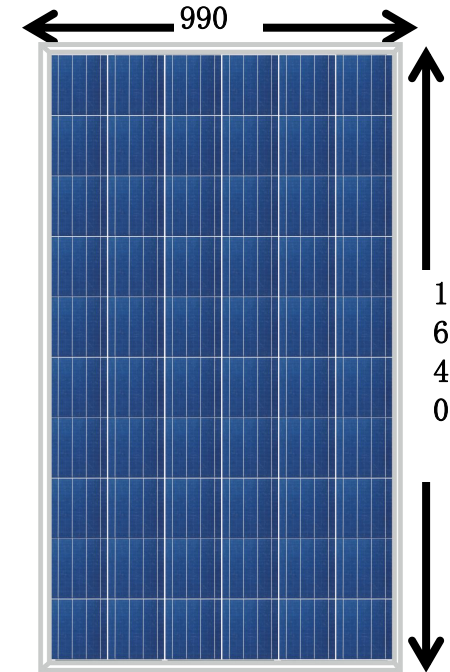

## Солнечные полипанели 250W P250, P255, P260, P265

Type Of Module	JCN-P250	JCN-P255	JCN-P260	JCN-P265
Maximum Power (W)	250	255	260	265
Tolerance (%)	± 3%	± 3%	± 3%	± 3%
Open Circuit Voltage (V)	37.5	37.5	37.5	37.5
Maximum Power Voltage (V)	29.93	29.93	29.93	29.93
Maximum Power Current (A)	8.35	8.52	8.69	8.85
Short Circuit Current (A)	9.2	9.4	9.6	9.7
Module Efficiency (%)	15.4	15.7	16	16.3
Solar Cell Efficiency (%)	18	18.4	18.6	19
Series Fuse Rating (A)	15	15	15	15
Terminal Box	IP65	IP65	IP65	IP65
Maximum system voltage (V)	DC1000	DC1000	DC1000	DC1000
Operating Temperature(°C)	-40°C ---85°C	-40°C ---85°C	-40°C ---85°C	-40°C ---85°C