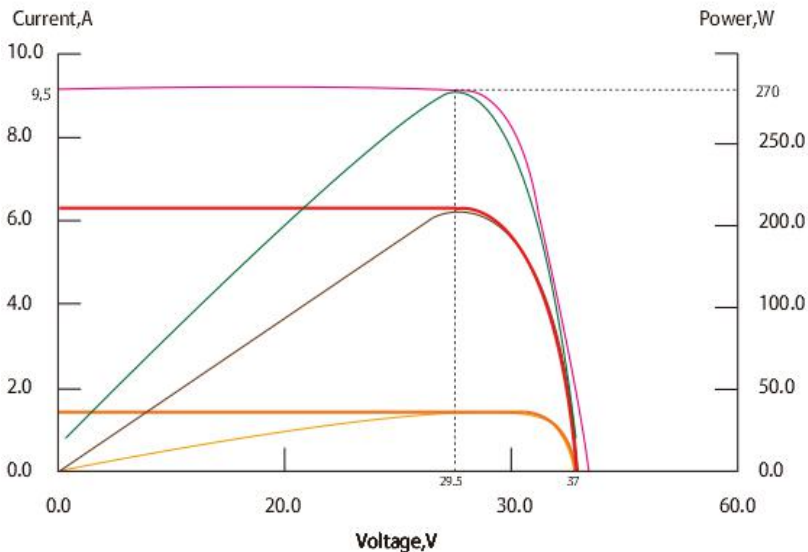

Electrical Characteristics

Current-Voltage & Power-Voltage characteristics various irradiance levels