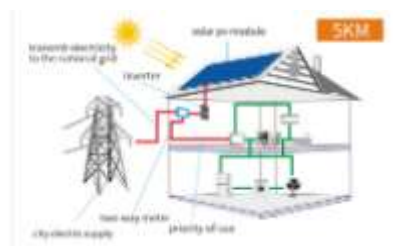

## Солнечные системы на сетке

### 10 kw Солнечные системы на сетке

NO.	Item	Specification	QTY	Unit
1	Poly PV modules (1) the installation way: the bracket and the clamp fixed installation (2) With junction box & 900mm solar cable	JCN-P263W-30V(1640*990*35)	38	pcs
2	Grid-tied inverter (1) Installation : wall-mounted type (2) GPRS,Three-phase double circuit	10KW (pure sine wave)	1	set
3	AC distribution box (1) Three-phase with meter	Wall-mounted & waterproof outdoor use	1	set
4	Photovoltaic cable (DC) (1)From solar PV module to inverter	PV1-F 4mm - PV cable(black&red)	60	m
5	AC solar cable (1)From inverter to AC distribution box	RV6mm red、red、red/RV4MM black、yellow、green	each of 50	m
6	Male female connector	MC4 connector	5	pair