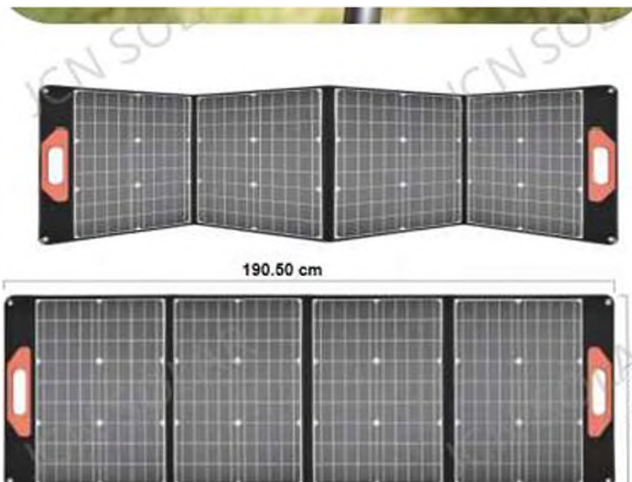

Waterproof fabric (900D) & zipper

51.50 cm