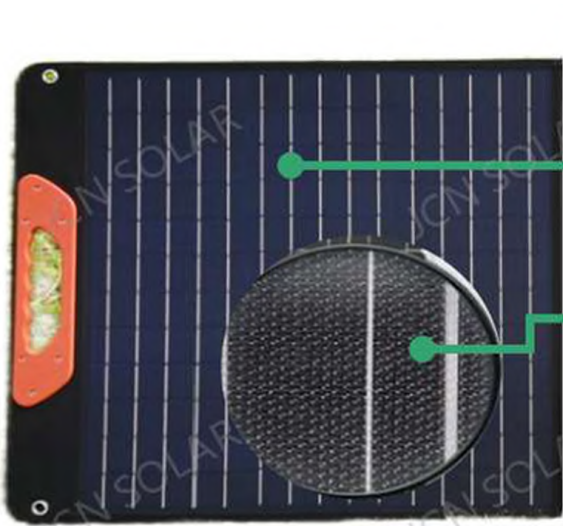

## Складная солнечная панель 200W FM200

- \* Foldable & Portable Light weight for easy carry
- \* Higher conversion efficiency 21.6% - good solar cell and good Lamination
- \* ETFE-laminated case makes solar panel durable and higher conversion efficiency. Advantage of ETFE : lighter, longer life, Anti-UV.
- \* Magnetic and smooth strong handle.

**Foldable & Portable**  
**Light weight for easy carry**

**Higher conversion**  
**With good solar cell and good lamination**  
**efficiency 21.6%**

ETFE-laminated case makes solar panel durable and higher conversion efficiency.  
Advantage of ETFE : lighter, longer life, Anti-UV,