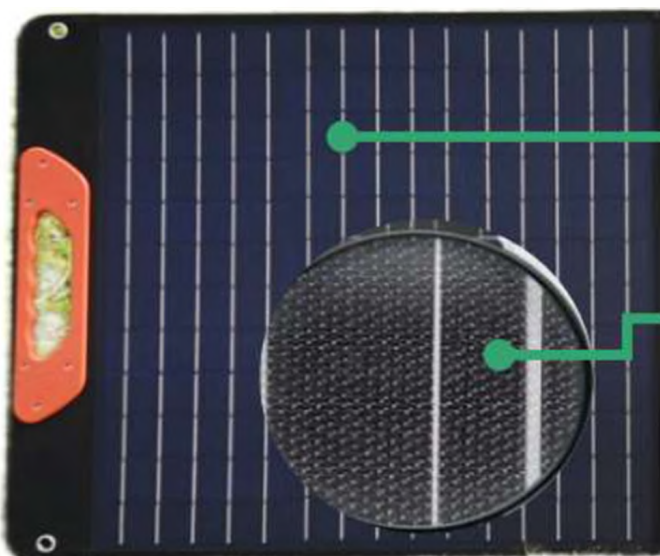

ETFE-laminated case makes solar panel durable and higher conversion efficiency.

Advantage of ETFE : lighter, longer life, Anti-UV,