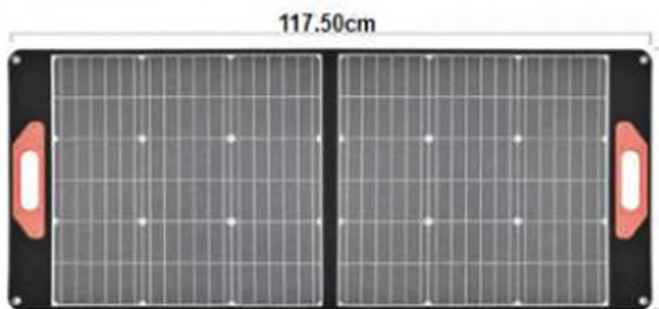

Specification

Type Of Module	JCN-FM120
Maximum Power (W)	120W
Tolerance (%)	± 3%
Open Circuit Voltage (V)	22.46
Maximum Power Voltage (V)	18.72
Maximum Power Current (A)	6.41
Short Circuit Current (A)	6.92
Module Efficiency (%)	16
Solar Cell Efficiency (%)	20.2
Series Fuse Rating (A)	10
Terminal Box	IP63
Maximum system voltage (V)	DC1000
Operating Temperature(°C)	-40°C—85°C

Physical Parameter	JCN-FM120
Product fold size	54*58.5*3 cm
Product unfold size	117.5*54*3 cm
Number of Folder	2
N.W.	3 KG
G.W.	4.60 KG
Fabric	900D Waterproof
Lamination	ETFE
Output Connector	
MC4	1 pair
Cables	90 CM 2.5 MM2
USB-C 3A 5V	1
USB-A QC 3.0	1
LED indicator	2